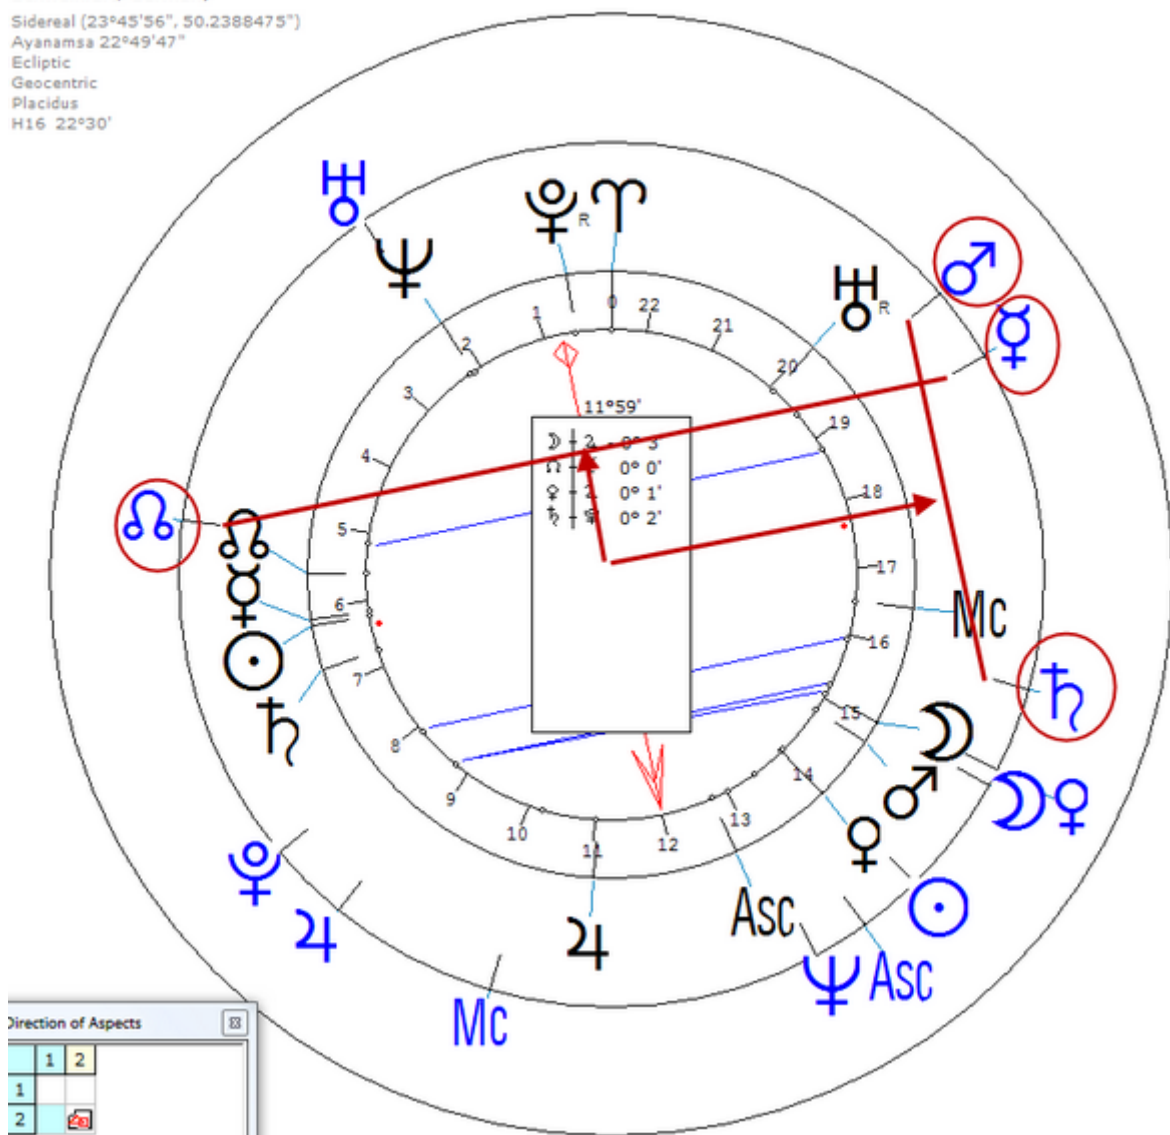

Sachs, Gunter

14 November 1932 at 04:00 (= 04:00 AM)Schweinfurt, Germany, 50n03, 10e14

Swiss photographer, author, industrialist and astrological researcher.

<https://www.astro.com/astro-databank/Sachs,_Gunter>

Death by Suicide 7 May 2011 in Gstaad

Progressed Lunar Return (Harmonic 16)

Lunar ♀/♋ = Lunar ♂/♏

Sachs, Gunter
14 November 1932 Mon 4:00 (GMT+1) 50n03 10e14
Schweinfurt, Germany

Sidereal (23°45'56", 50.2388475")
Ayanamsa 22°49'47"
Ecliptic
Geocentric
Placidus
H16 22°30'